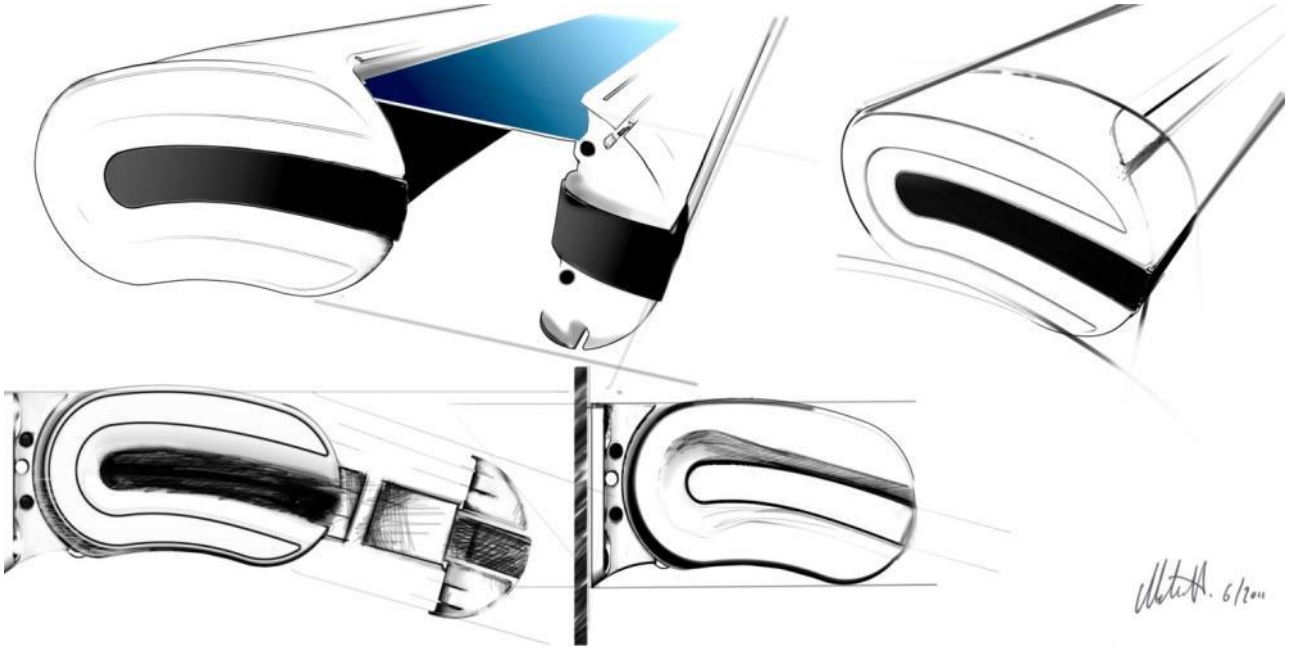

**PLATINUM**  
**Cassette Awning**  
Product Design for **PALMIYE**

With its aluminum and steel structure, Platinum is a cassette awning. Its motorized system retracts the arms and awning fully into the cassette. With its fully automatic mechanical system and futuristic details it is the top model of its series.

Having an organic and dual-material composition on its side views as in all Regatta products, Platinum, with his maximum values of 360cm projection, 45degrees inclination and 550cm length, is at the top of his class. The sophisticated sealing details provide full protection for his mechanism and awning; hence he is the first, complying fully with the definition of cassette awning in his class.

The design aims to create a muscular posture in its lines, to visually highlight its durability and create confidence for its user. Within the Mardin Rehabilitation Project that is financially supported by European Union, 650 pieces of Platinum of variable projection values are used on the 1. Avenue, which is one of the protected areas of the region.