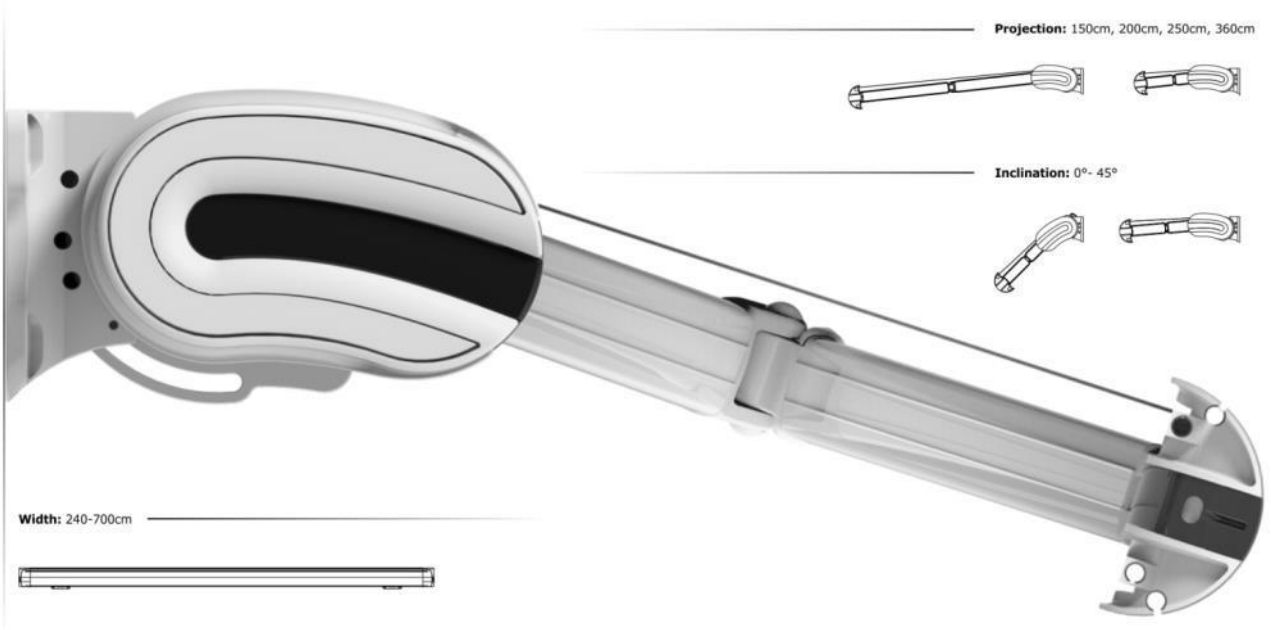

**PLATINUM**  
**Cassette Awning**  
Product Design for **PALMIYE**

With its aluminum and steel structure, Platinum is a cassette awning. Its motorized system retracts the arms and awning fully into the cassette. With its fully automatic mechanical system and futuristic details it is the top model of its series.

Having an organic and dual-material composition on its side views as in all Regatta products, Platinum, with his maximum values of 360cm projection, 45degrees inclination and 550cm length, is at the top of his class. The sophisticated sealing details provide full protection for his mechanism and awning; hence he is the first, complying fully with the definition of cassette awning in his class.

The design aims to create a muscular posture in its lines, to visually highlight its durability and create confidence for its user. Within the Mardin Rehabilitation Project that is financially supported by European Union, 650 pieces of Platinum of variable projection values are used on the 1. Avenue, which is one of the protected areas of the region.