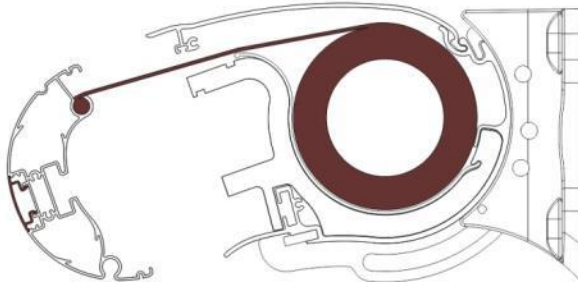

**PLATINUM**  
**Cassette Awning**  
Product Design for **PALMIYE**

With its aluminum and steel structure, Platinum is a cassette awning. Its motorized system retracts the arms and awning fully into the cassette. With its fully automatic mechanical system and futuristic details it is the top model of its series.

Having an organic and dual-material composition on its side views as in all Regatta products, Platinum, with his maximum values of 360cm projection, 45degrees inclination and 550cm length, is at the top of his class. The sophisticated sealing details provide full protection for his mechanism and awning; hence he is the first, complying fully with the definition of cassette awning in his class.

The design aims to create a muscular posture in its lines, to visually highlight its durability and create confidence for its user. Within the Mardin Rehabilitation Project that is financially supported by European Union, 650 pieces of Platinum of variable projection values are used on the 1. Avenue, which is one of the protected areas of the region.