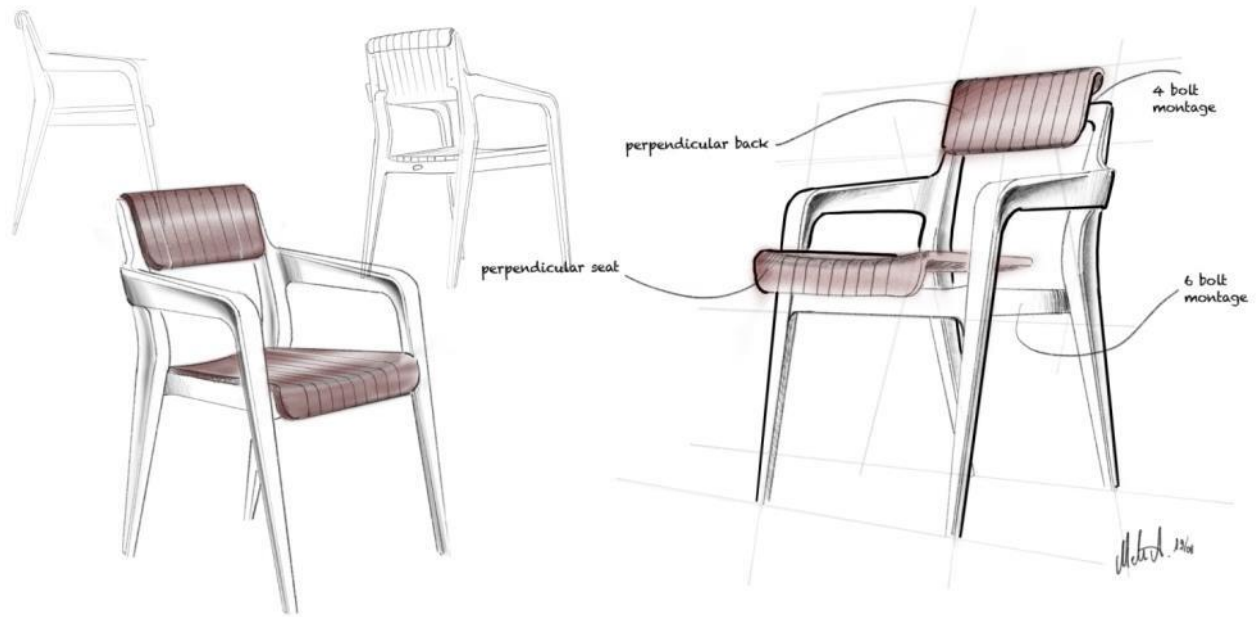

INFINITY
Chair
Furniture Design for **HOLIDAY**

This is a three-piece chair with excellent ergonomics that is made from recycled PP material via injection molding. It is suitable both for indoor & outdoor environments.

Its choice of material makes Infinity Chair weather proof, so that it can also be placed anywhere in the outdoors, in patios and gardens etc.

The modular seat and back parts make it available in a huge range of color varieties and textures. Besides its superior durability, easy-to-maintain and easy-to-clean features, Infinity Chair is a long-lasting, sustainable piece of furniture.