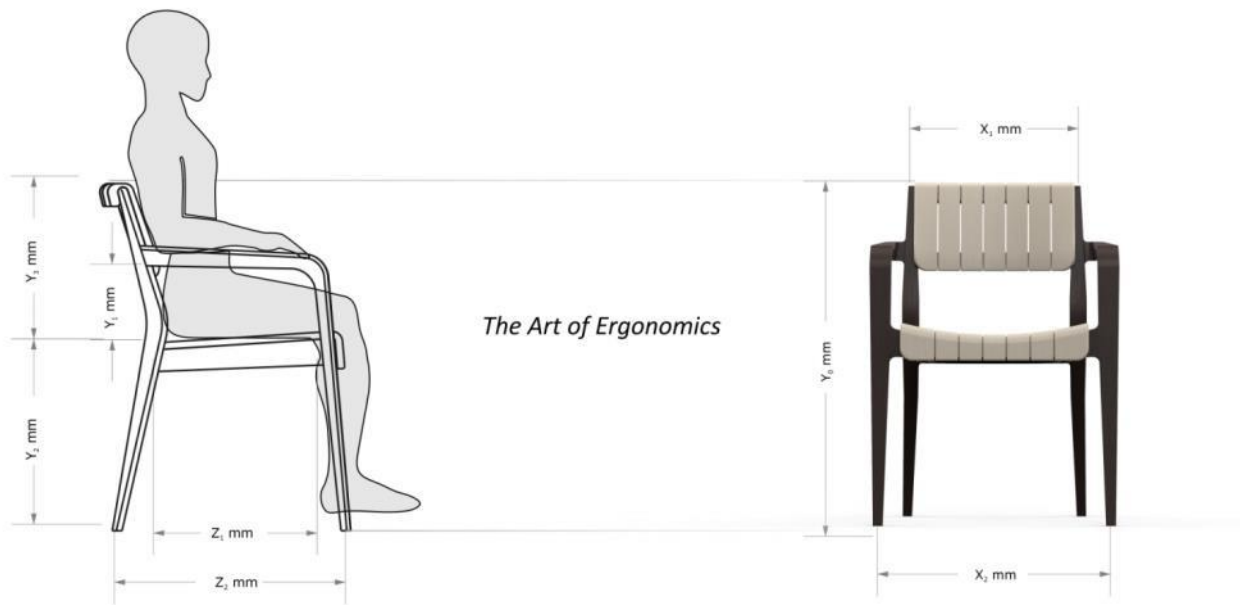

INFINITY
Chair
Furniture Design for **HOLIDAY**

This is a three-piece chair with excellent ergonomics that is made from recycled PP material via injection molding. It is suitable both for indoor & outdoor environments.

Its choice of material makes Infinity Chair weather proof, so that it can also be placed anywhere in the outdoors, in patios and gardens etc.

The modular seat and back parts make it available in a huge range of color varieties and textures. Besides its superior durability, easy-to-maintain and easy-to-clean features, Infinity Chair is a long-lasting, sustainable piece of furniture.